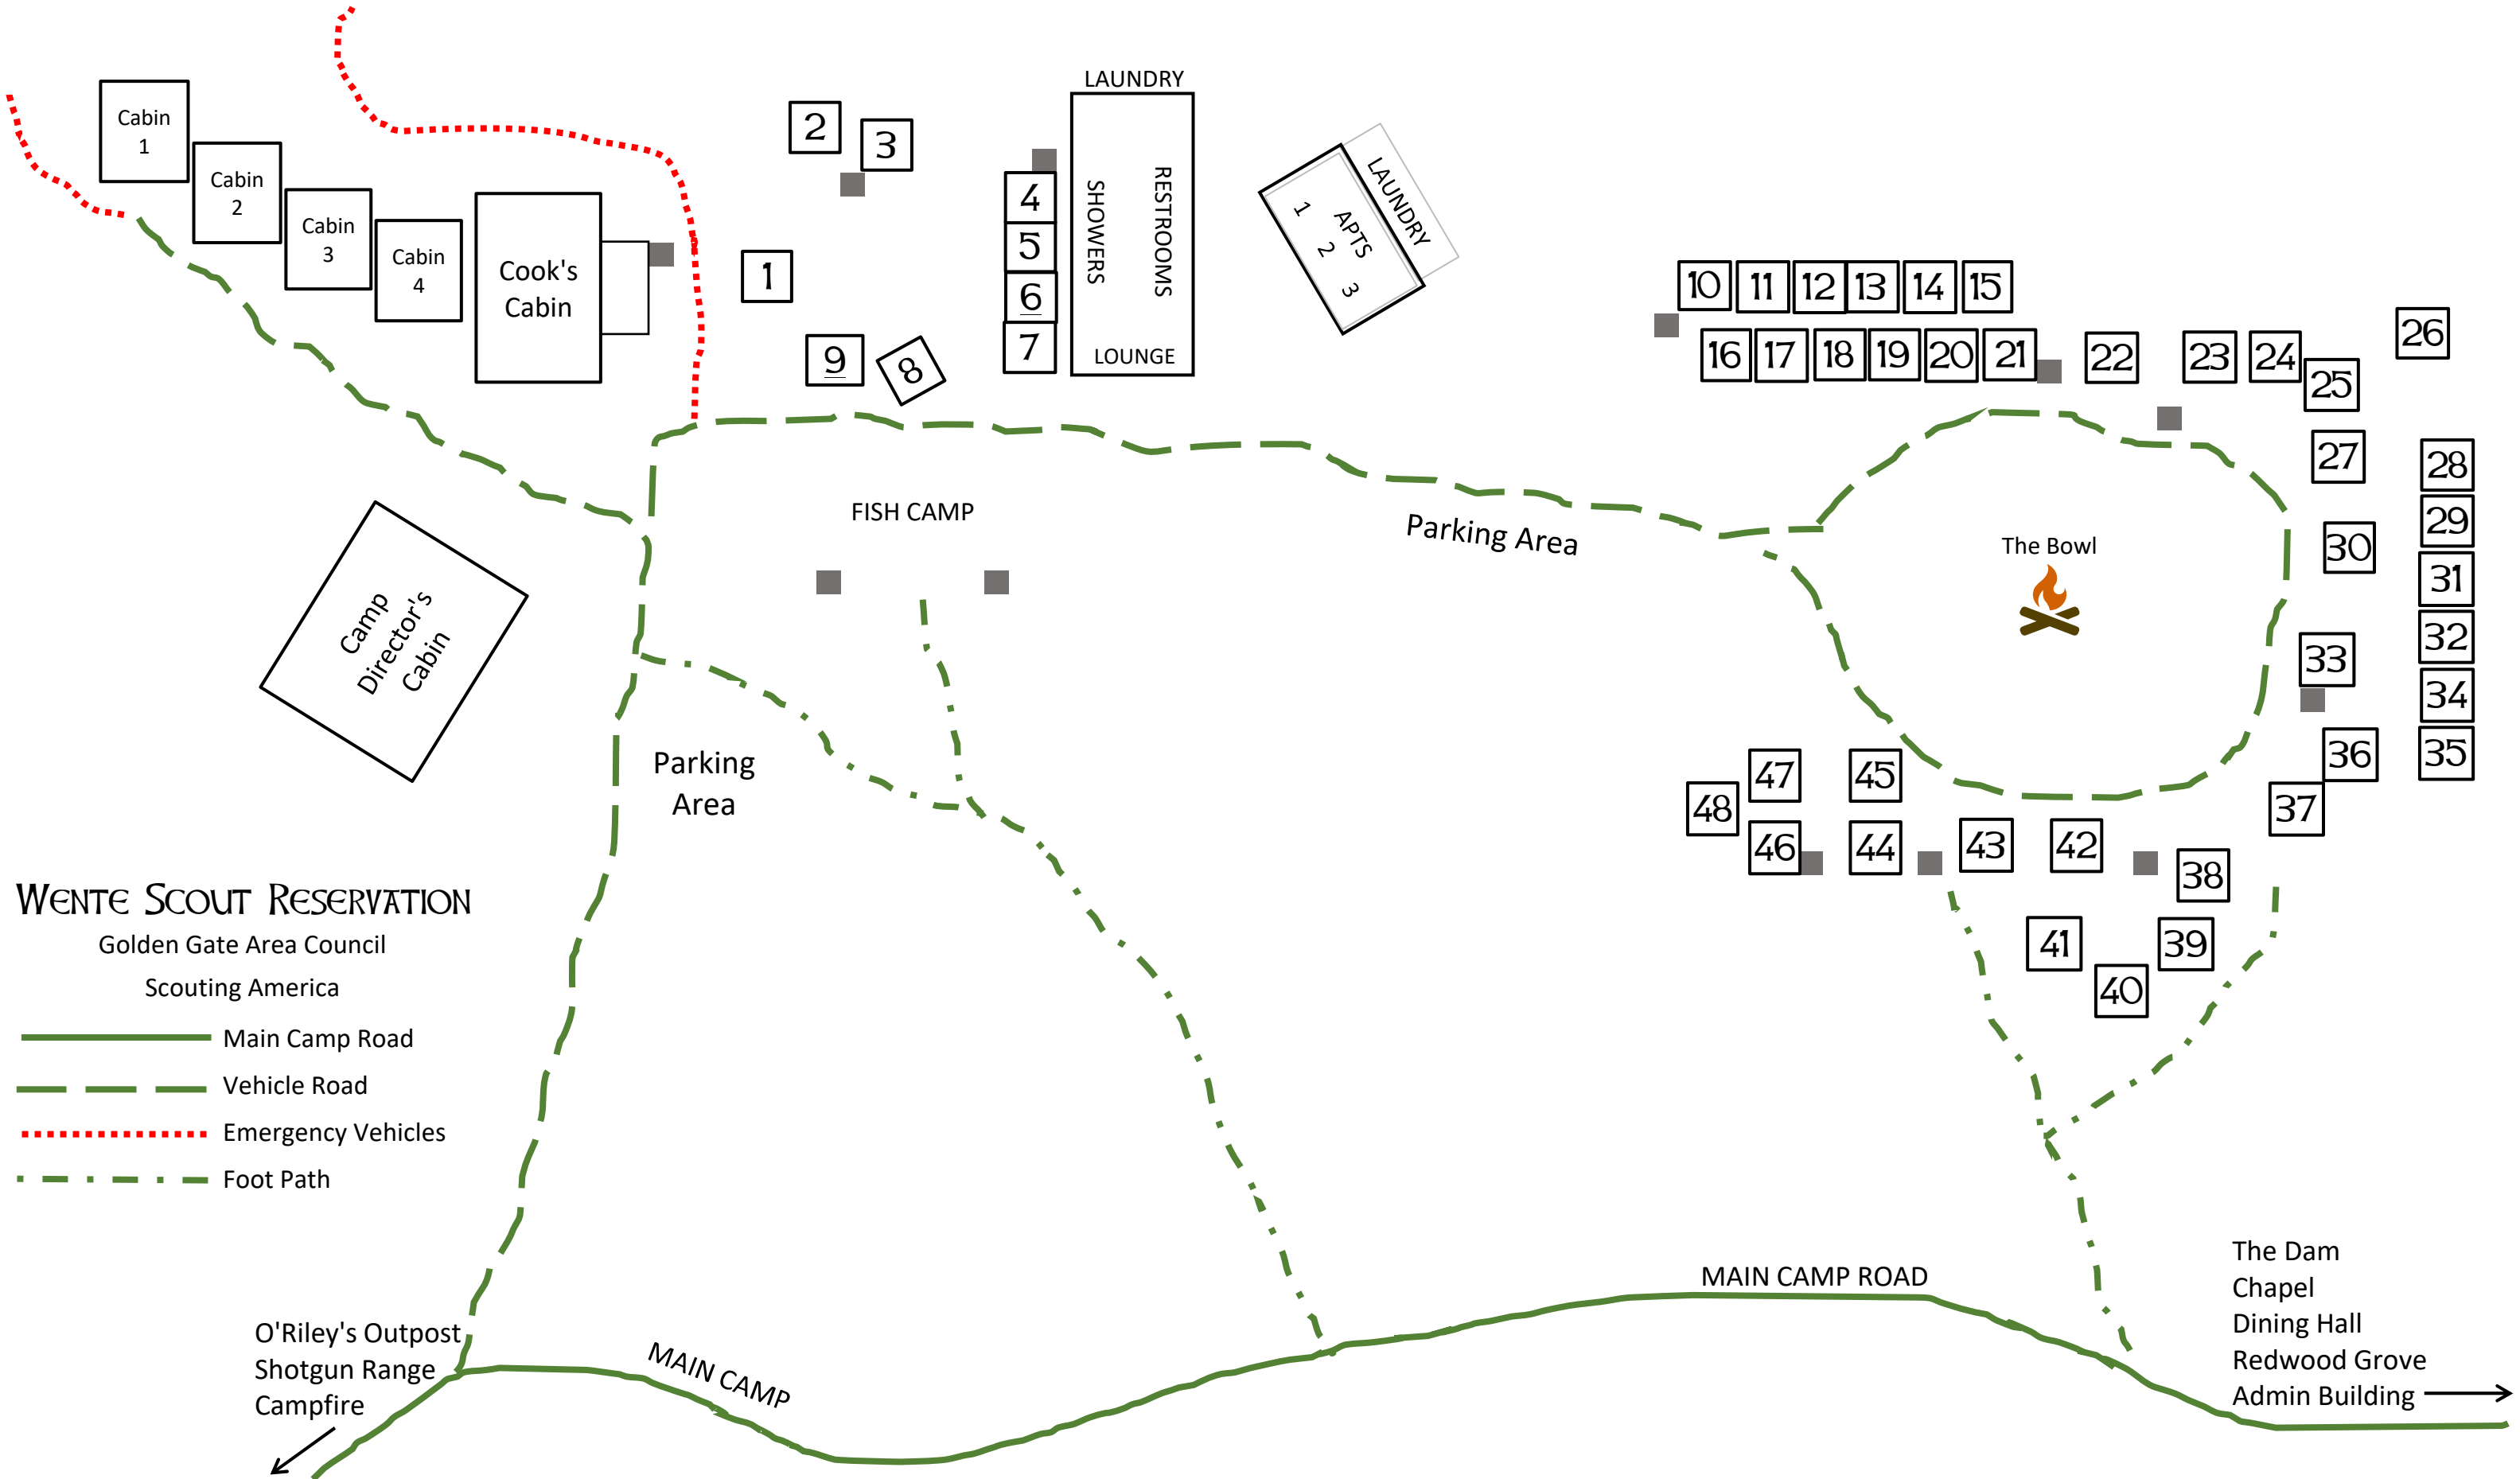

IT'S NAMES ARE MANY: STAFF VILLAGE / STAFF CAMP / FAMILY CAMP / FC

WENTE SCOUT RESERVATION

Golden Gate Area Council
Scouting America

- Main Camp Road
- - - - - Vehicle Road
- · · · · Emergency Vehicles
- · - · - Foot Path